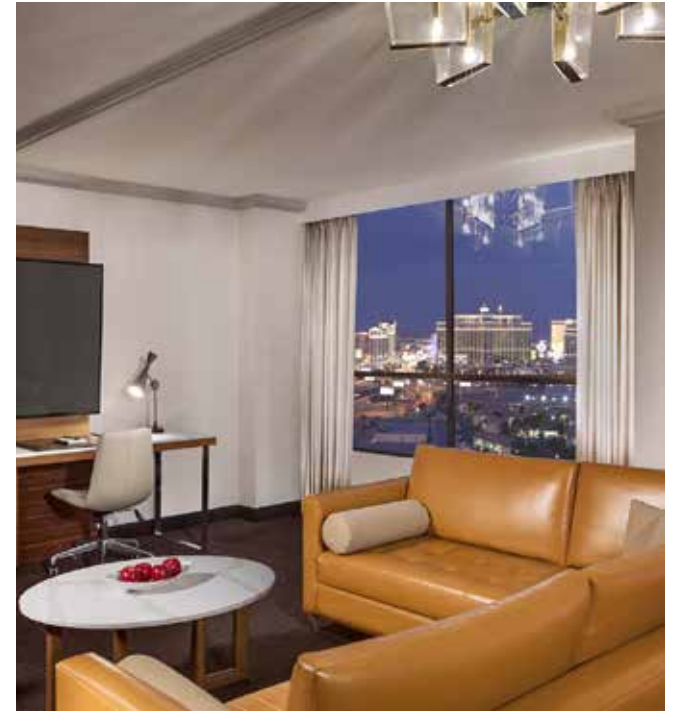

GUEST ROOMS & SUITES

A new look & feel featuring beautiful premier rooms,
studio suites, executive suites & grand suites

GUEST ROOMS & SUITES

The all new guestrooms and suites exude a residential mid-century modern styling to appeal to both convention goers and savvy travelers.

PALACE POOL

EAT. DRINK. WATCH MOVIES. cinebarre

This modern designed space is perfect for any event. From the comfortable and lively lobby, which features a full bar and spacious outdoor patio, Cinebarre gives you plenty to celebrate.