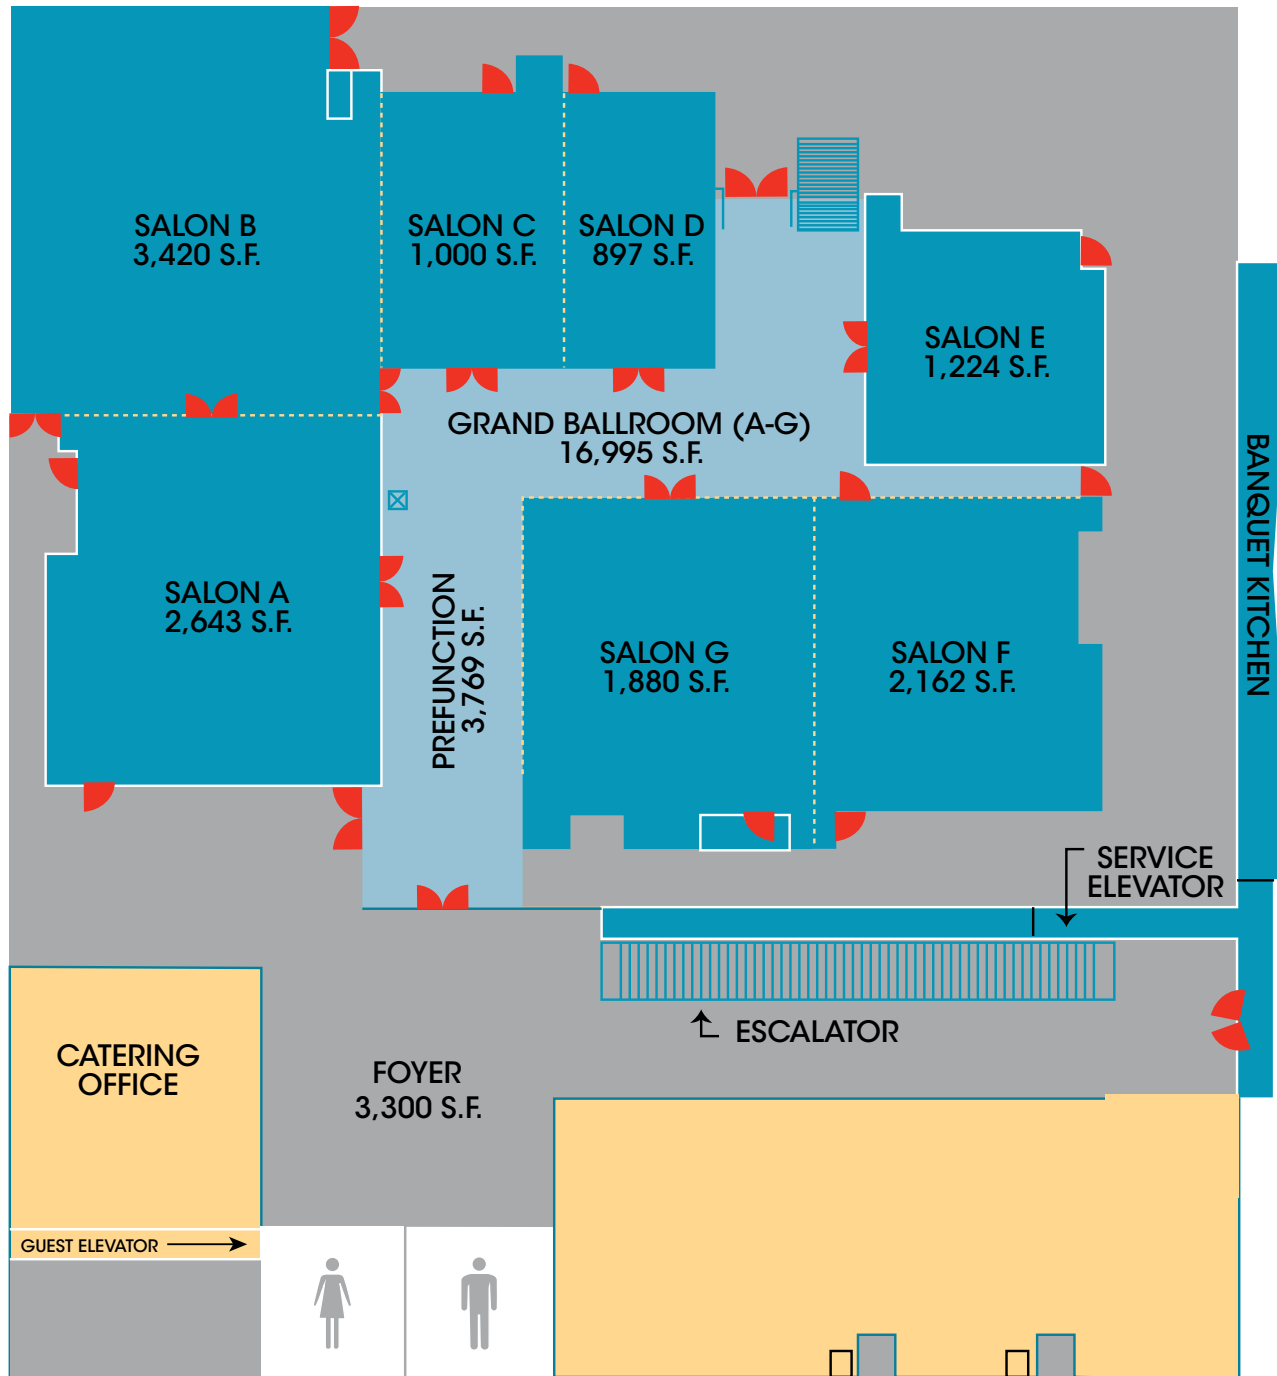

HOTEL

The Vegas favorite for groups & events. Let us redefine the traditional Las Vegas experience, with 575 rooms & suites

ARRIVAL EXPERIENCE

Your every whim, need and desire will be taken care of by our team. From when you first show up, 'till when we see you off.

MEETING SPACE

Our renovated and flexible meeting space,
can easily configure to meet any event need.

Featuring 17,000 square feet of stunning, fully-configurable conference center.

FLOOR PLAN

ROOM	SQ FOOTAGE	DIMENSIONS	CEILING HEIGHT	BANQUET	RECEPTION	CLASSROOM	THEATER	CONFERENCE	HOLLOW SQ	U-SHAPE
GRAND BALLROOM	17,000	112' X 156'	11' 5"	1,100	1,700	800	1,500	N/A	N/A	N/A
SALON A	2,643	50' X 54'	11' 5"	190	200	110	200	32	42	44
SALON B	3,420	62' X 54'	11' 5"	288	300	180	300	44	54	52
SALON C	1,000	38' X 25'	11' 5"	72	90	30	80	24	24	26
SALON D	897	38' X 23'	11' 5"	72	90	30	80	24	24	26
SALON E	1,224	34' X 35'	11' 5"	96	100	50	100	26	36	24
SALON F	2,162	45' X 46'	11' 5"	156	200	100	200	32	48	44
SALON G	1,880	45' X 39'	11' 5"	144	180	100	180	32	48	44
SALON AB	6,063	112' X 54'	11' 5"	480	500	324	625	N/A	N/A	N/A
SALON ABC	7,063	105' X 156'	11' 5"	552	590	330	710	N/A	N/A	N/A
SALON ABCD	7,960	112' X 102'	11' 5"	624	680	360	795	N/A	N/A	N/A
SALON BC	4,420	38' X 79'	11' 5"	360	390	230	380	N/A	N/A	N/A
SALON BCD	5,317	38' X 102'	11' 5"	432	480	260	460	N/A	N/A	N/A
SALON FG	4,042	45' X 85'	11' 5"	300	380	180	420	N/A	N/A	N/A
SALON CDEFG	7,863	83' X 102'	11' 5"	540	660	280	720	N/A	N/A	N/A
SALON CD	1,897	38' X 48'	11' 5"	144	180	60	170	N/A	N/A	N/A

PALACE POOL

EAT. DRINK. WATCH MOVIES. cinebarre

This modern designed space is perfect for any event. From the comfortable and lively lobby, which features a full bar and spacious outdoor patio, Cinebarre gives you plenty to celebrate.